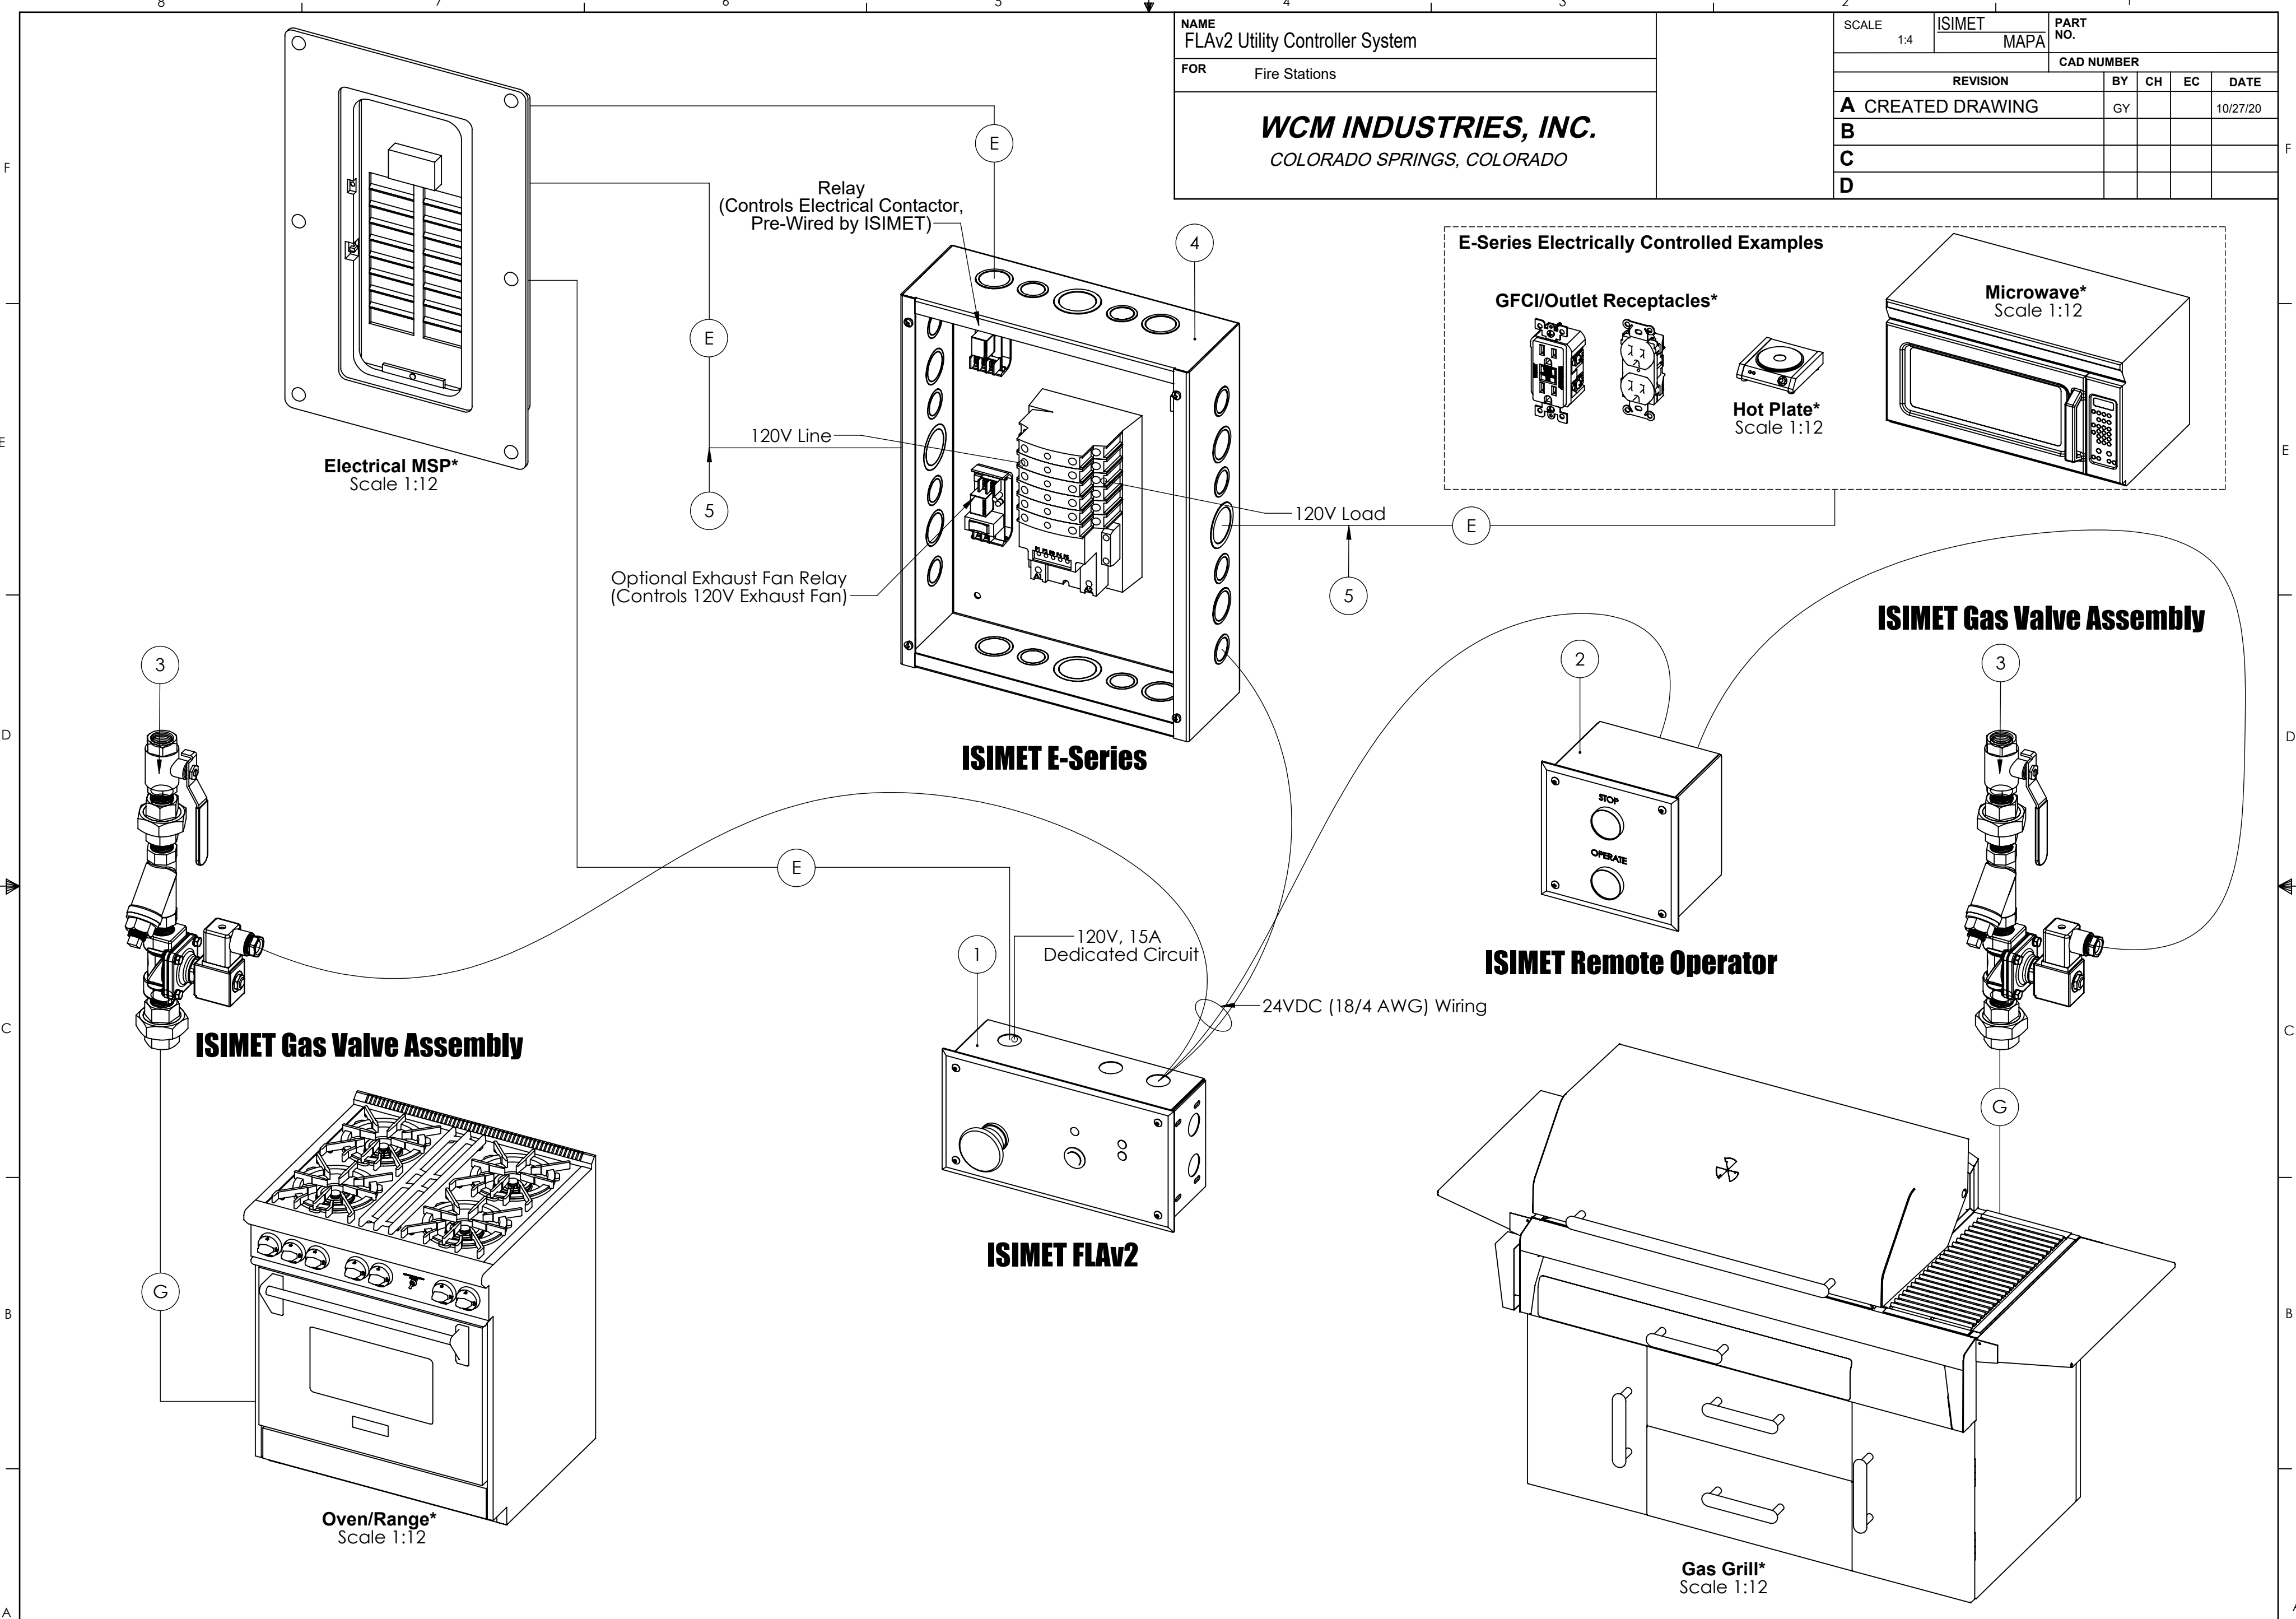

NAME
FLAv2 Utility Controller System

FOR Fire Stations

WCM INDUSTRIES, INC.
COLORADO SPRINGS, COLORADO

SCALE	1:4	ISIMET	MAPA	PART NO.	
CAD NUMBER				BY	CH
REVISION				EC	DATE
A CREATED DRAWING				GY	10/27/20
B					
C					
D					

Notes:

1	ISIMET FLAv2 Series Utility Controller
2	ISIMET Remote Operator
3	ISIMET Gas Valve Assembly
4	ISIMET E-Series Electrical Contact Enclosure (4-24 Individual Circuit Controls)
5	Number of Lines/Loads are dependent on the E-Series Model and the number of contacts.