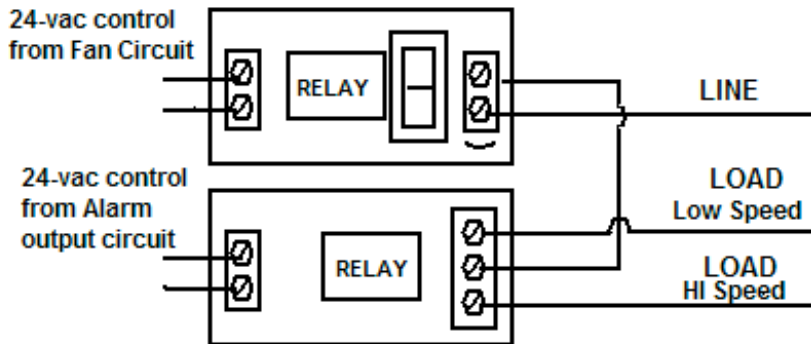

ISIMET - Typical Fan Wiring Schematic

**Typical 120-vac Wiring
where fan is single speed**

**Typical 120-vac Wiring
where fan is dual speed**

Exhaust Fan on Roof
(Typical)